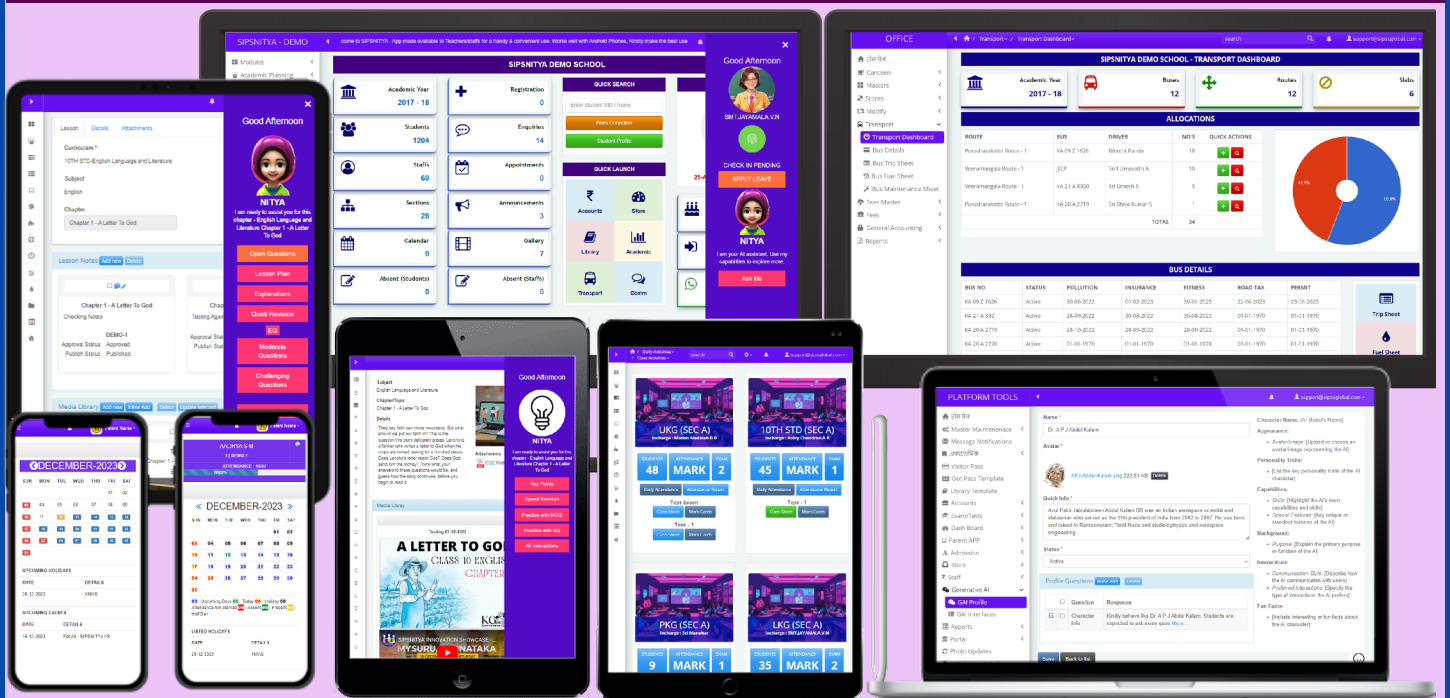

## EDUCATIONAL ERP

SIPSNITYA is a secure, flexible and powerful cloud-based Software application suit(ERP) for educational institutions. It is available with 50+ modules with many sub-modules & advanced features. The system is available with a field customization module named Platform Tools to achieve the fully customized portal as per institutional requirement.

The complete web/mobile based application suit comes with a parent app, an app for teachers, and an admin app. It comes with inbuilt data safety and complete Audit trail and enterprise logging system to track each and every actions.

# INTEGRATION OF GENERATIVE AI

This incorporation opens doors to innovative solutions, enabling the generation of creative and contextually relevant content. Our commitment to cutting-edge technology ensures a more intelligent and adaptive user experience. Explore the power of Generative AI within our platform, transforming the way we interact and innovate.

# TAKE CARE OF WHAT'S IMPORTANT. AUTOMATE THE REST

Access your institution's operations and communications with our comprehensive educational ERP Platform and mobile apps designed specifically for management, principals, teachers, parents and students. Improve the capabilities with right engagements, effectively use the power of AI.