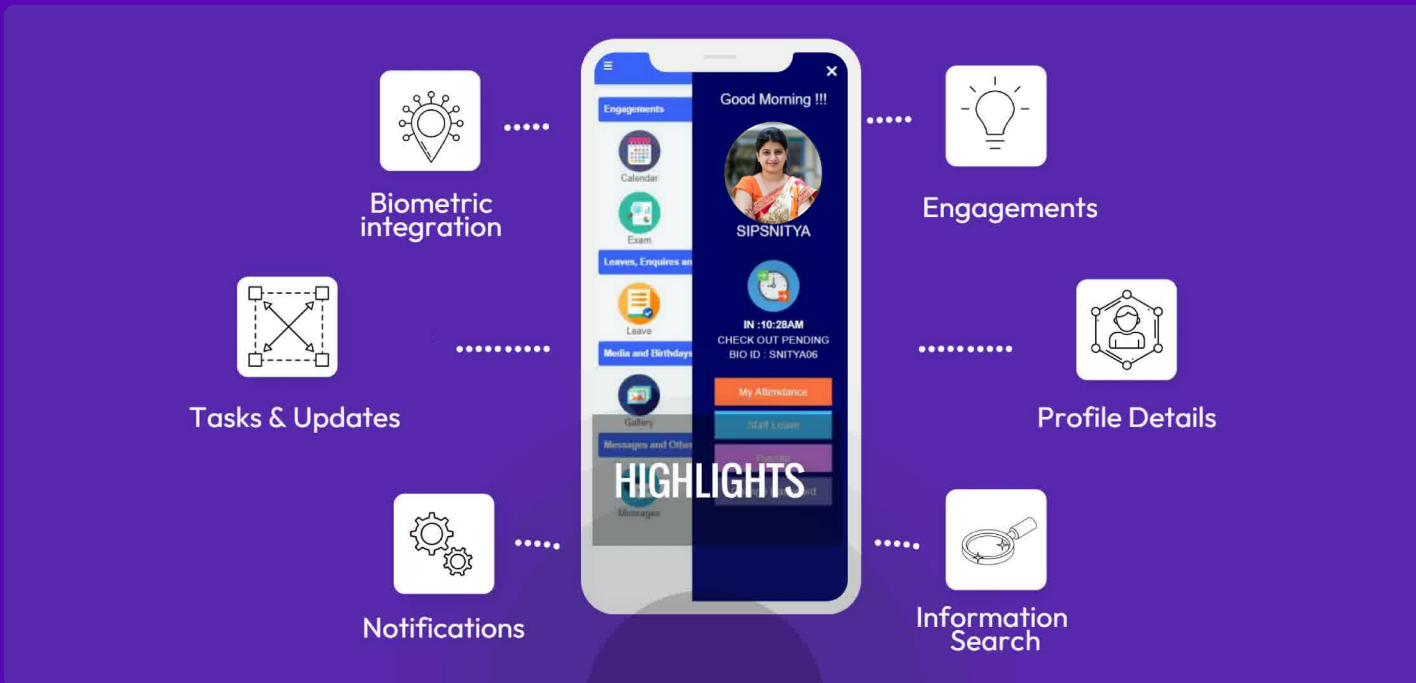

Learn from fellow educators, how SIPSNITYA is helping them to solve academic management tasks. SIPSNITYA gives complete freedom for them to define their process the way you wish and want in the most simple way. Our unlimited standard customization feature to ensure you won't compromise on anything you wish to implement and make digital to get the best out of right technology implementation.

SCAN THIS QR CODE AND LEARN HOW SIPSNITYA BECOMES EDUCATOR'S CHOICE

AWARD WINNING
EDUCATIONAL MANAGEMENT SOFTWARE SUITE

HIGHLY SUITABLE TOOL TO ASSIST EDUCATORS IN REALIZING THEIR ASPIRATIONS.

WORK SMARTER & GROW FASTER WITH RIGHT TECHNOLOGY IMPLEMENTATIONS

IN THIS DIGITAL ERA THERE ARE TWO TYPES OF PEOPLE

IMPLEMENT SIPSNITYA AND EXPERIENCE THE DIFFERENCE

STRUGGLE TO MANAGE THE SHOW WITH ROUTINE TASKS

AWARD WINNING EDUCATIONAL ERP AT VERY AFFORDABLE COST 100% ROI IN 4 TO 6 MONTHS

The future of academic management is here! With SIPSNITYA, you can manage your school or college's daily tasks and keep your stakeholders connected 24/7. And the best part? New features and customization options are always available at no extra cost!

#SIPSNITYA #AcademicManagement

ENCOURAGE PARENTS, EXPERIENCE THE MAGIC

Make the best out of your engagement with an efficient and smart tool that enhances parental involvement and adds value to educators' dreams.

GET THE BEST OUT WITH RIGHT TECHNOLOGY IMPLEMENTATION

OFFICE LOCATIONS

NO 305, 2ND FLOOR, SRI KRISHNA NAGAR 2ND CROSS, Mysuru, Karnataka, 570011 - GSTIN : 29AAUCS5122J2ZR,

*****

Point of Presence - Kushalnagar, Bangalore, Kalaburagi, Gauribidanur, Sira, Hubli, Karnataka, Chennai, Tamilnadu, Trivandrum, Kottayam, Kerala, Hyderabad, Telangana, Bhubaneswar, Odisha, Kolkata, West Bengal, Jamshedpur, Jharkhand, Guwahati, Assam, Raipur, Chhattisgarh, Haridwar, Uttarakhand, Satna, Madhyapradesh, Mumbai, Biwandi, Nagpur, Maharashtra, Rajkot Gujarat, Gorakhpur, Uttarpradesh

Brisbane, Strathfield, Australia, Abu Dhabi - UAE

INDIA | AUSTRALIA | UNITED ARAB EMIRATES

SCAN THE QR CODE TO VIEW DETAILED ADDRESS AND CONTACT DETAILS OF OUR OFFICES

<https://sipsnitya.com/index.php/offices/>

CORPORATE CALL CENTRE - 080 37097091

080 - 37097091

demo@sipsnitya.com,
support@sipsnitya.com